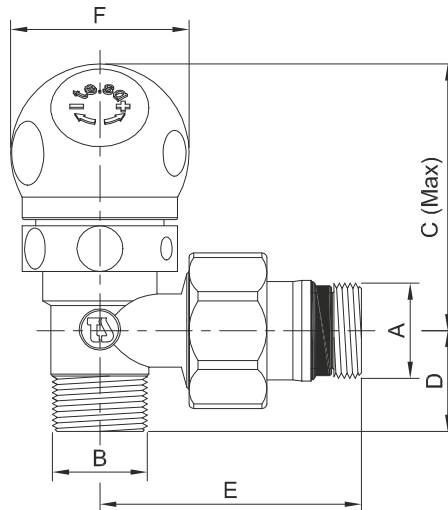

te-sa
heating passion

Art.	A	B	C	D	E	F
114T/1-03	3/8"	1/2"	65	20	49	Ø39
114T/1-04	1/2"	1/2"	65	23	56	Ø39
114T/1-045	1/2"	3/4"	65	24	61	Ø39
114C/1-03	3/8"	1/2"	43	20	49	Ø36
114C/1-04	1/2"	1/2"	43	23	56	Ø36
114C/1-045	1/2"	3/4"	43	24	61	Ø36